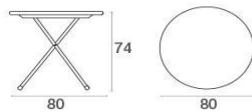

Description

Code: **346**
Typology: **Folding**
Collection: **Arc en ciel**

Folding: Yes

Technical Info

Width: **80 cm**
Depth: **80 cm**
Height: **74 cm**
Weight: **10.10 Kg**
Static Load:

Packaging

Packages: **1**
Pieces for pack: **1**
Dimensions: **83x11.5x90 cm**
Volume: **0.086 mü**