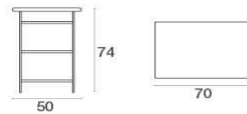

Description

Code: **334**
Typology: **Folding**
Collection: **Arc en ciel**

Folding: Yes
Shape: Rectangular

Technical Info

Width: **70 cm**
Depth: **50 cm**
Height: **74 cm**
Weight: **8.10 Kg**
Static Load:

Packaging

Packages: **1**
Pieces for pack: **1**
Dimensions: **94x15x58 cm**
Volume: **0.082 mü**

Polyethylene bag and cardboard box

Arc en ciel / Folding rectangular table 70x50 Design /

Colors

Marine Blue