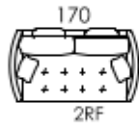

BOLERO

Julia Jones

FURNITURE | LIGHTING | HOMEWARE

0%
Finance
Available

All the measures shown within this schematic should be considered as informative; there may be little differences.

ask for
staingard sales@juliajones.co.uk 01492 545013