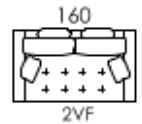

BOLERO

Julia Jones

FURNITURE | LIGHTING | HOMEWARE

0%
Finance
Available

All the measures shown within this schematic should be considered as informative; there may be little differences.

ask for
staingard sales@juliajones.co.uk 01492 545013